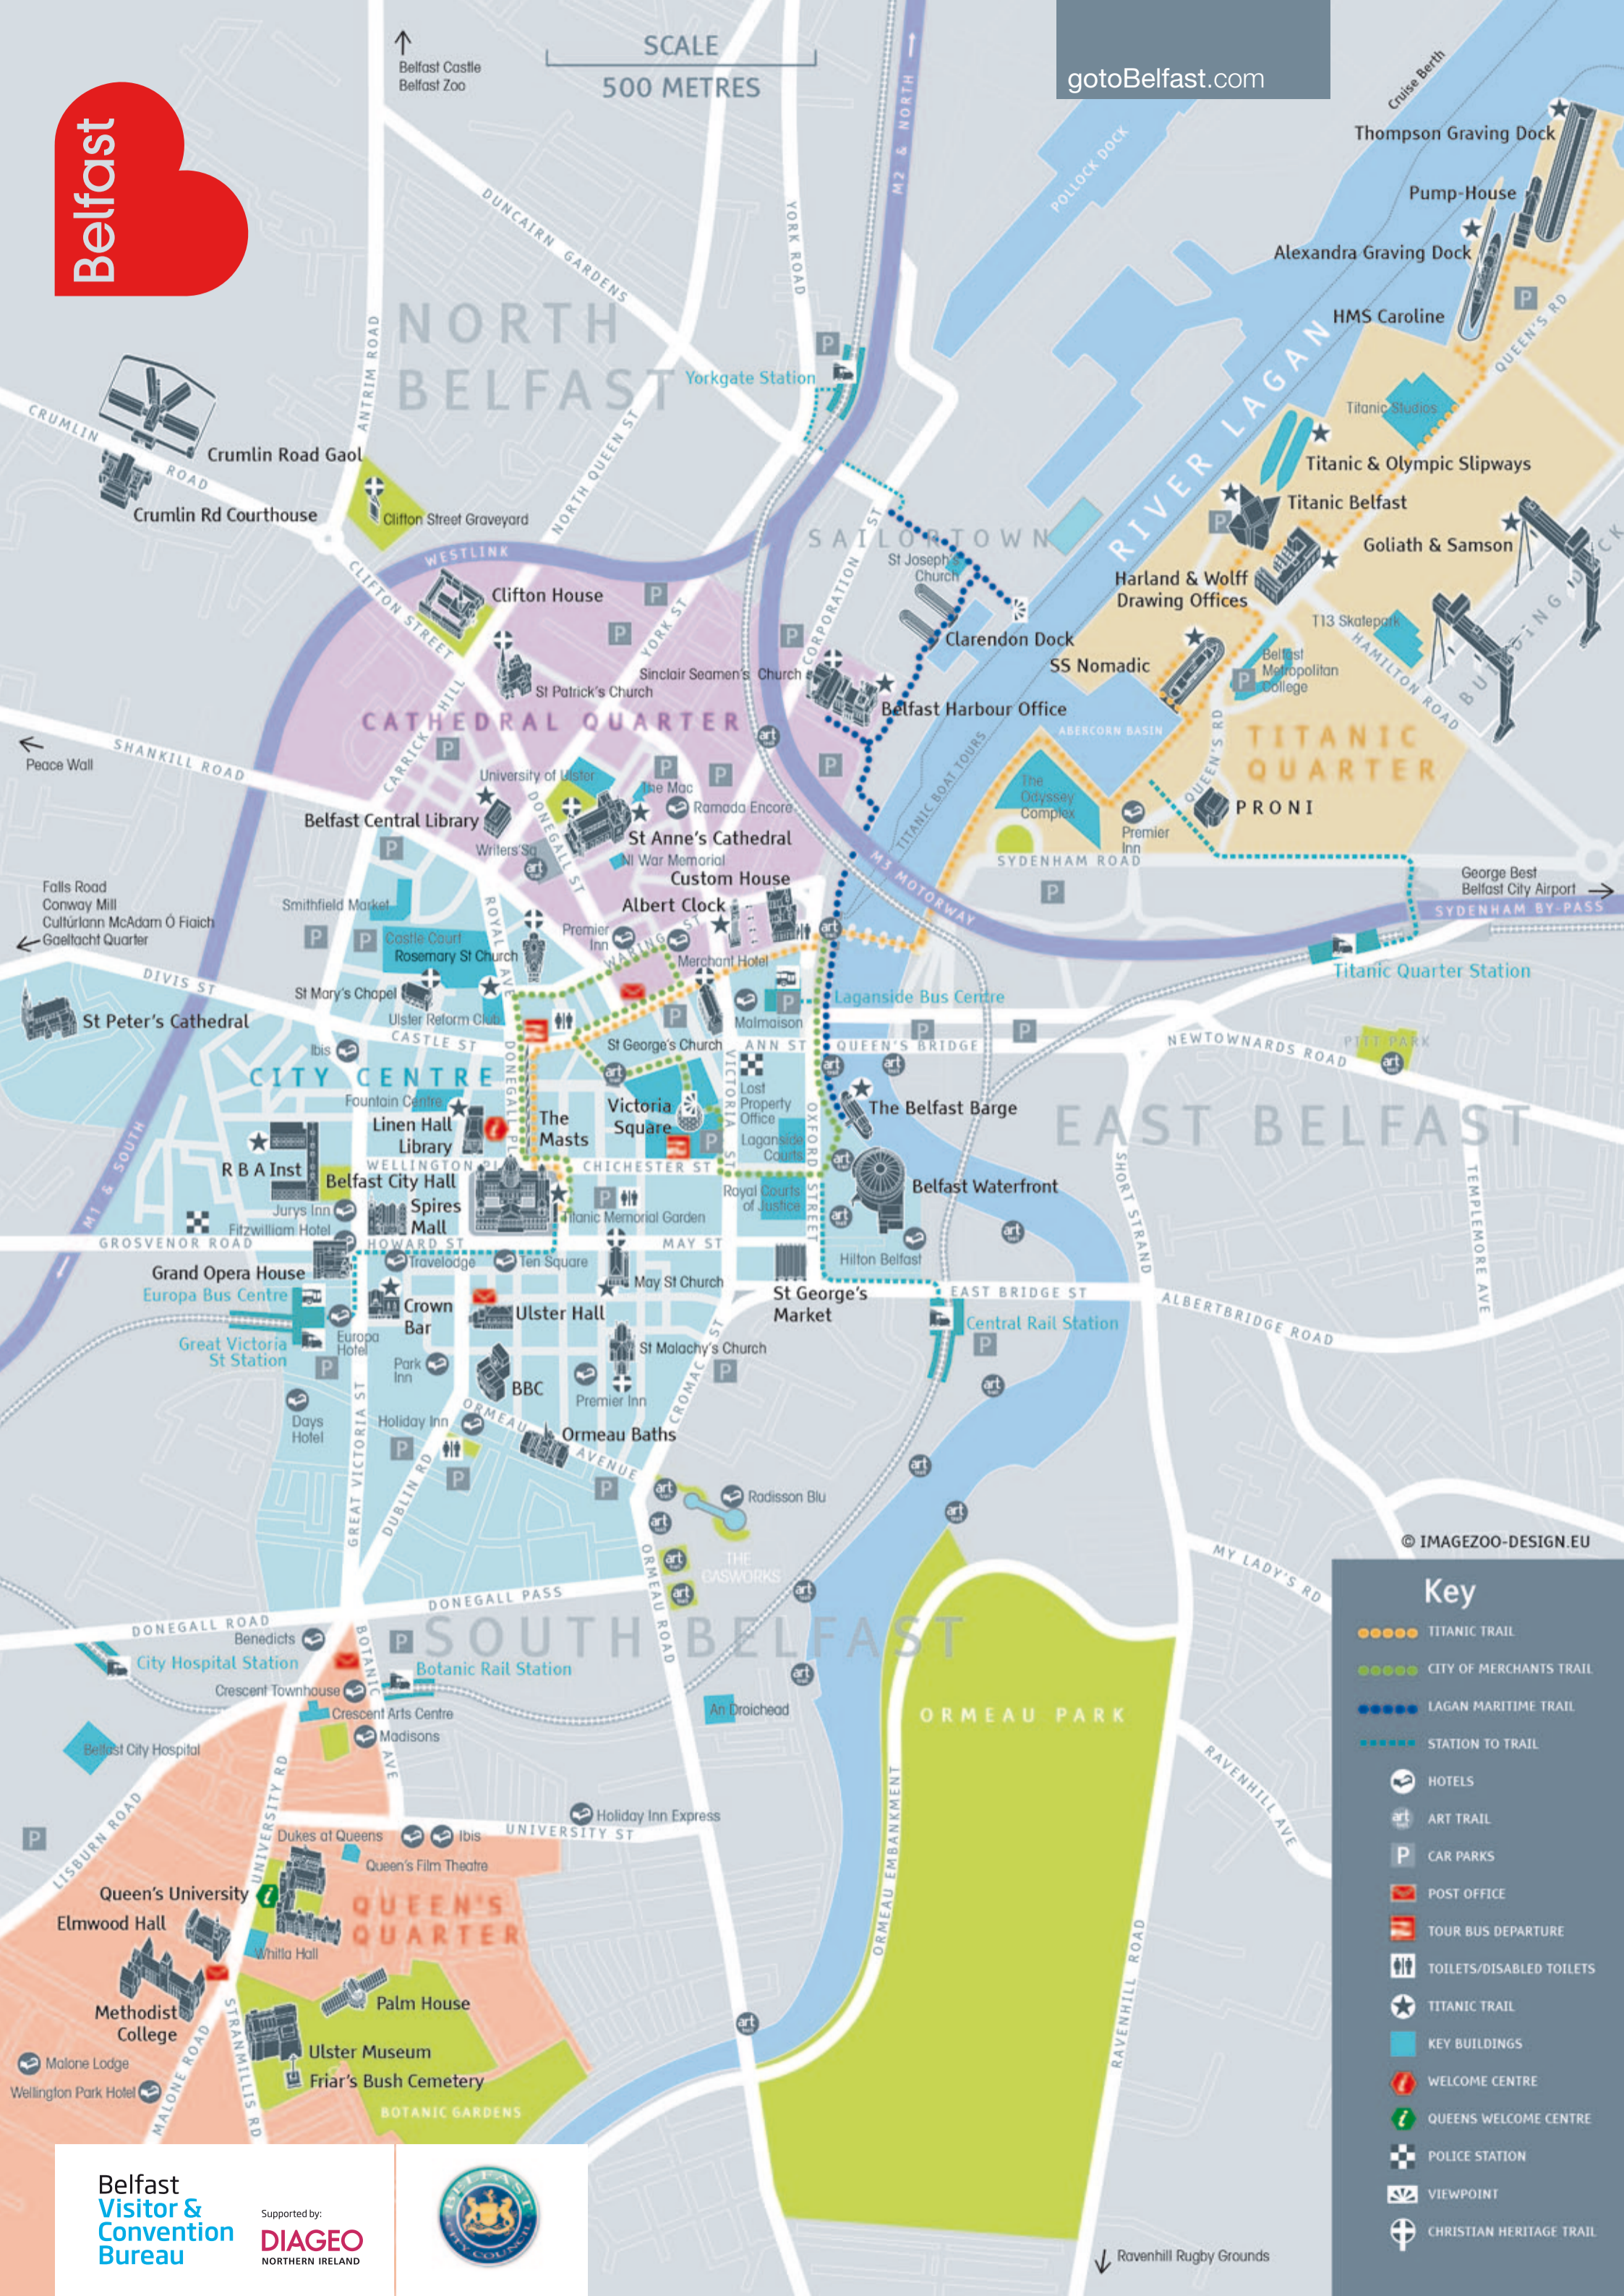

gotoBelfast.com

SCALE
500 METRES

Belfast Castle
Belfast Zoo

© IMAGEZOO-DESIGN.EU

Key

- TITANIC TRAIL
- CITY OF MERCHANTS TRAIL
- LAGAN MARITIME TRAIL
- STATION TO TRAIL
- HOTELS
- ART TRAIL
- CAR PARKS
- POST OFFICE
- TOUR BUS DEPARTURE
- TOILETS/DISABLED TOILETS
- TITANIC TRAIL
- KEY BUILDINGS
- WELCOME CENTRE
- QUEENS WELCOME CENTRE
- POLICE STATION
- VIEWPOINT
- CHRISTIAN HERITAGE TRAIL